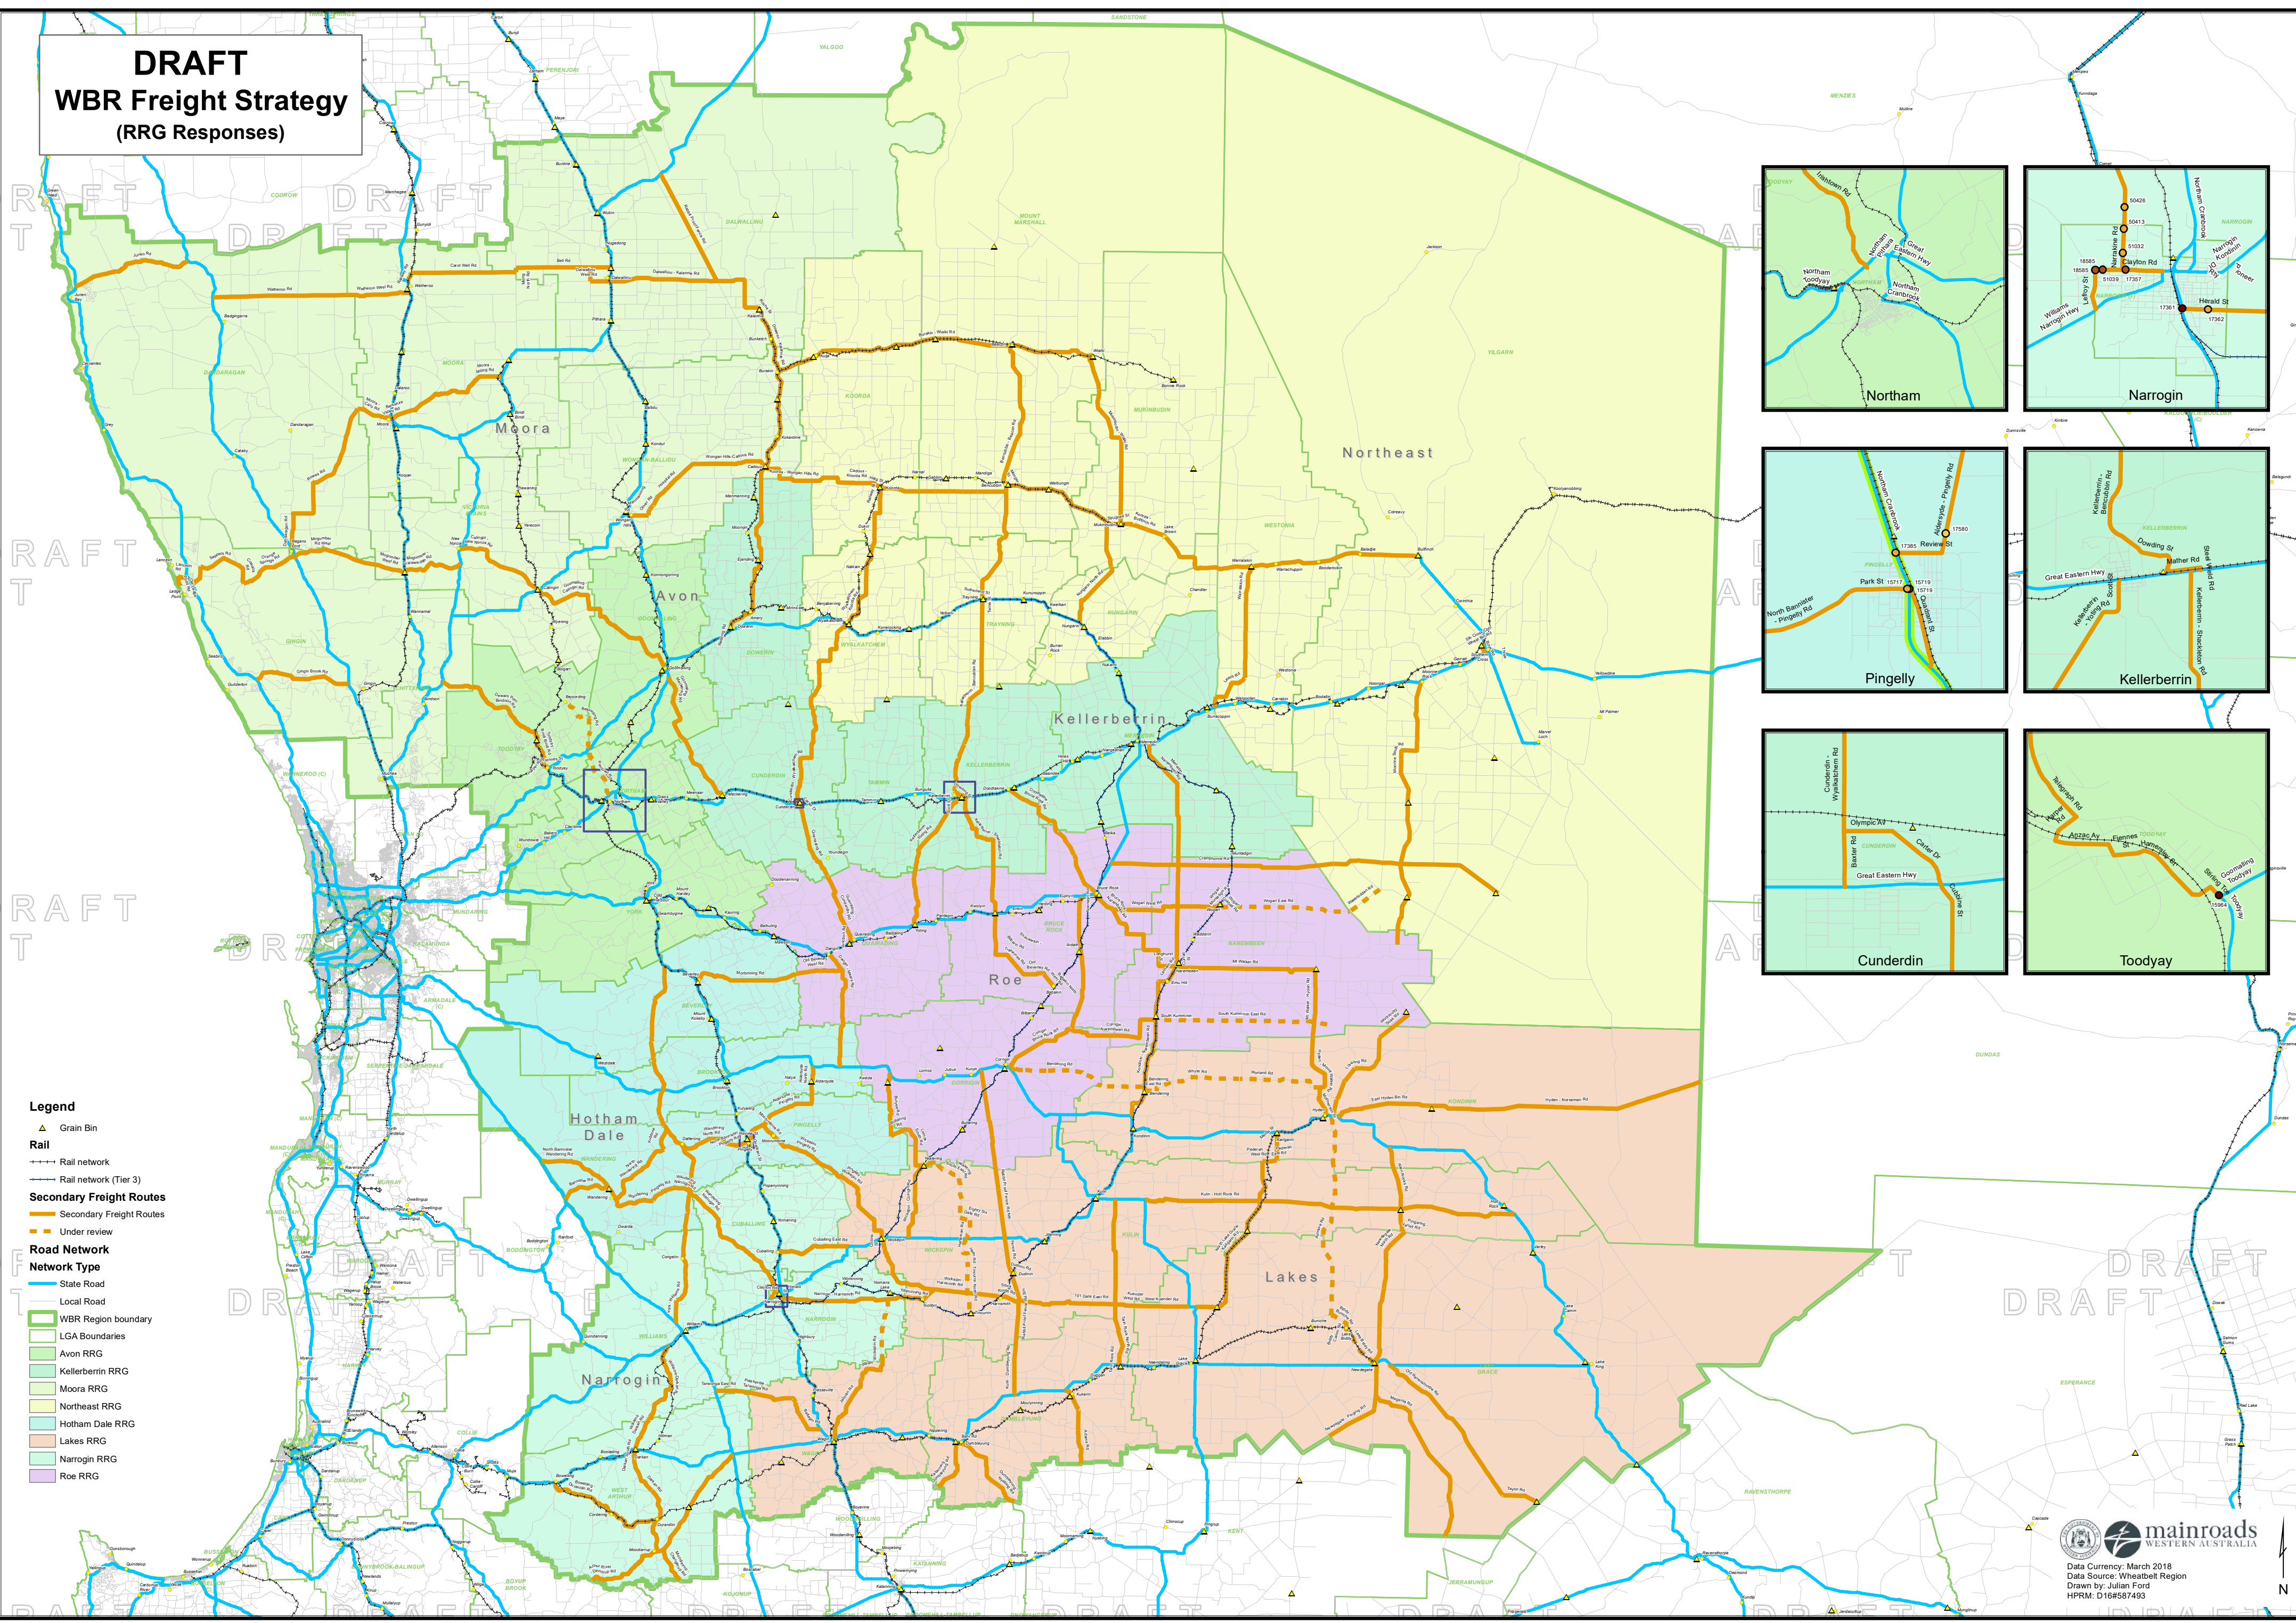

# DRAFT WBR Freight Strategy (RRG Responses)

- Legend**
- ▲ Grain Bin
  - Rail**
    - Rail network
    - Rail network (Tier 3)
  - Secondary Freight Routes**
    - Secondary Freight Routes
    - Under review
  - Road Network**
    - State Road
    - Local Road
  - Network Type**
    - WBR Region boundary
    - LGA Boundaries
    - Avon RRG
    - Kellerberrin RRG
    - Moora RRG
    - Northeast RRG
    - Hotham Dale RRG
    - Lakes RRG
    - Narrogin RRG
    - Roe RRG