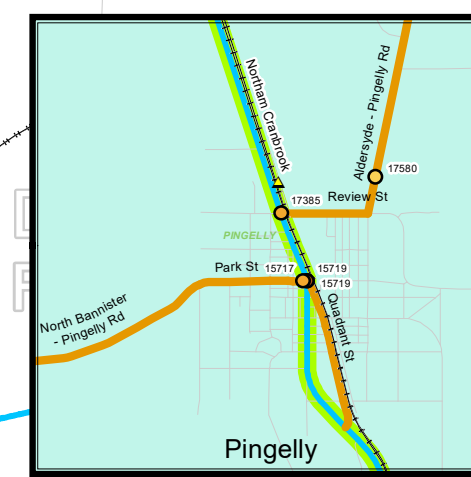

# DRAFT WBR Freight Strategy (RRG Responses)

- Legend**
- ▲ Grain Bin
  - Rail**
    - Rail network
    - Rail network (Tier 3)
  - Secondary Freight Routes**
    - Secondary Freight Routes
    - Under review
  - Road Network**
    - State Road
    - Local Road
  - Network Type**
    - WBR Region boundary
    - LGA Boundaries
    - Avon RRG
    - Kellerberrin RRG
    - Moora RRG
    - Northeast RRG
    - Hotham Dale RRG
    - Lakes RRG
    - Narrogin RRG
    - Roe RRG