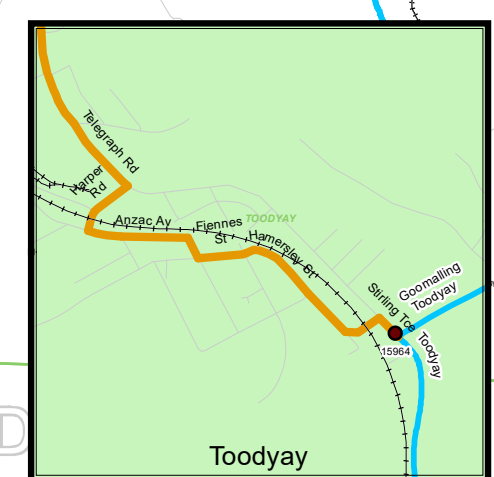

# DRAFT WBR Freight Strategy (RRG Responses)

- Legend**
- ▲ Grain Bin
  - Rail**
    - Rail network
    - Rail network (Tier 3)
  - Secondary Freight Routes**
    - Secondary Freight Routes
    - Under review
  - Road Network**
    - State Road
    - Local Road
  - Network Type**
    - WBR Region boundary
    - LGA Boundaries
    - Avon RRG
    - Kellerberrin RRG
    - Moora RRG
    - Northeast RRG
    - Hotham Dale RRG
    - Lakes RRG
    - Narrogin RRG
    - Roe RRG