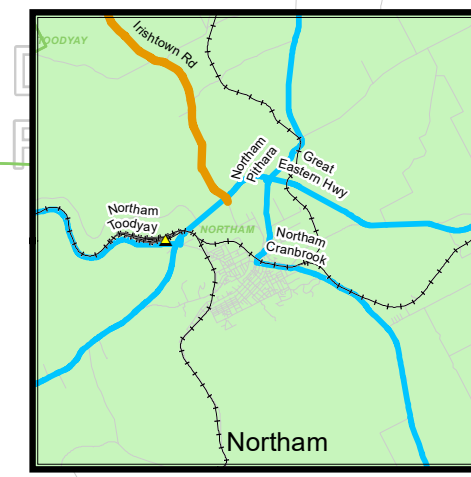

# DRAFT WBR Freight Strategy (RRG Responses)

- Legend**
- ▲ Grain Bin
  - Rail**
    - Rail network
    - Rail network (Tier 3)
  - Secondary Freight Routes**
    - Secondary Freight Routes
    - Under review
  - Road Network**
    - State Road
    - Local Road
  - Network Type**
    - WBR Region boundary
    - LGA Boundaries
    - Avon RRG
    - Kellerberrin RRG
    - Moora RRG
    - Northeast RRG
    - Hotham Dale RRG
    - Lakes RRG
    - Narrogin RRG
    - Roe RRG